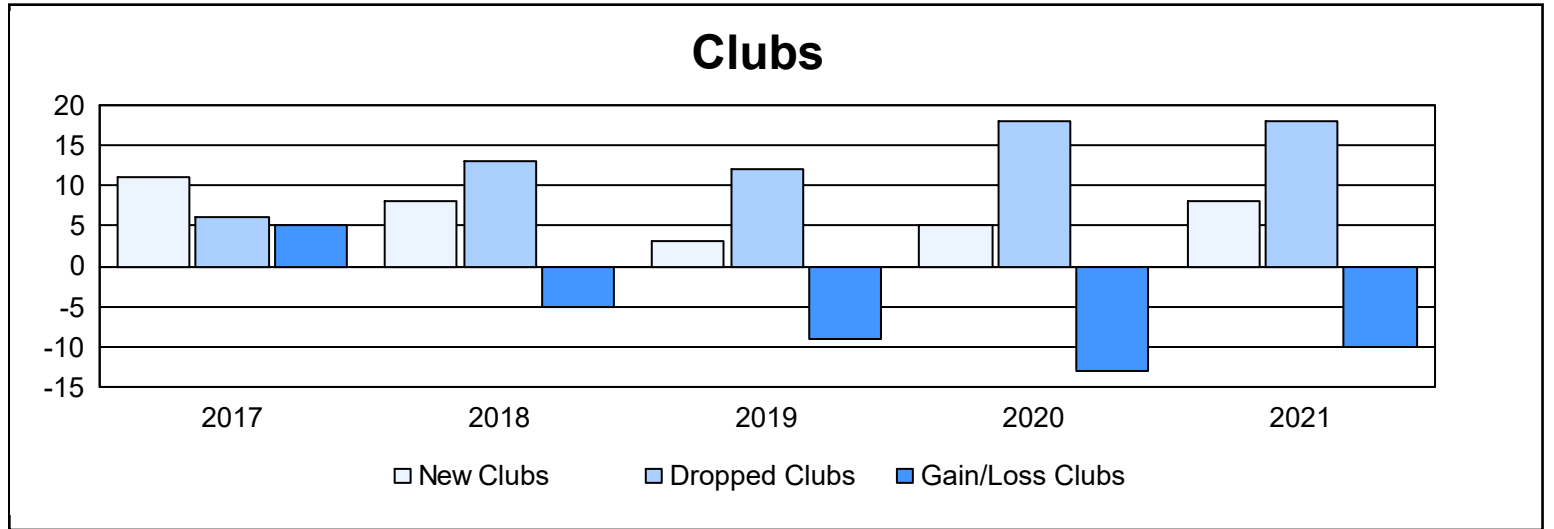

Multiple District 20

As of June 2021 Cumulative

Year	New Clubs	Dropped Clubs	Gain/ Loss Clubs	New Members	Charter Members	Reinstate Members	Transfer Members	Total Member Added	Total Members Dropped	Gain/ Loss Members
2016-2017	11	6	5	1,393	360	81	54	1,888	1,789	99
2017-2018	8	13	-5	1,321	223	72	55	1,671	2,188	-517
2018-2019	3	12	-9	1,227	138	70	106	1,541	1,736	-195
2019-2020	5	18	-13	993	173	73	99	1,338	1,839	-501
2020-2021	8	18	-10	808	216	91	36	1,151	1,717	-566
<b>Average</b>	<b>7</b>	<b>13</b>	<b>-6</b>	<b>1,148</b>	<b>222</b>	<b>77</b>	<b>70</b>	<b>1,518</b>	<b>1,854</b>	<b>-336</b>

### Membership Composition June 2021 Cumulative