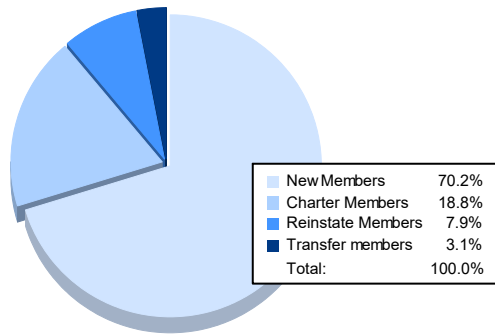

Multiple District 20

As of June 2021 Cumulative

Year	New Clubs	Dropped Clubs	Gain/ Loss Clubs	New Members	Charter Members	Reinstate Members	Transfer Members	Total Member Added	Total Members Dropped	Gain/ Loss Members
2016-2017	11	6	5	1,393	360	81	54	1,888	1,789	99
2017-2018	8	13	-5	1,321	223	72	55	1,671	2,188	-517
2018-2019	3	12	-9	1,227	138	70	106	1,541	1,736	-195
2019-2020	5	18	-13	993	173	73	99	1,338	1,839	-501
2020-2021	8	18	-10	808	216	91	36	1,151	1,717	-566
<b>Average</b>	<b>7</b>	<b>13</b>	<b>-6</b>	<b>1,148</b>	<b>222</b>	<b>77</b>	<b>70</b>	<b>1,518</b>	<b>1,854</b>	<b>-336</b>

### Membership Composition June 2021 Cumulative