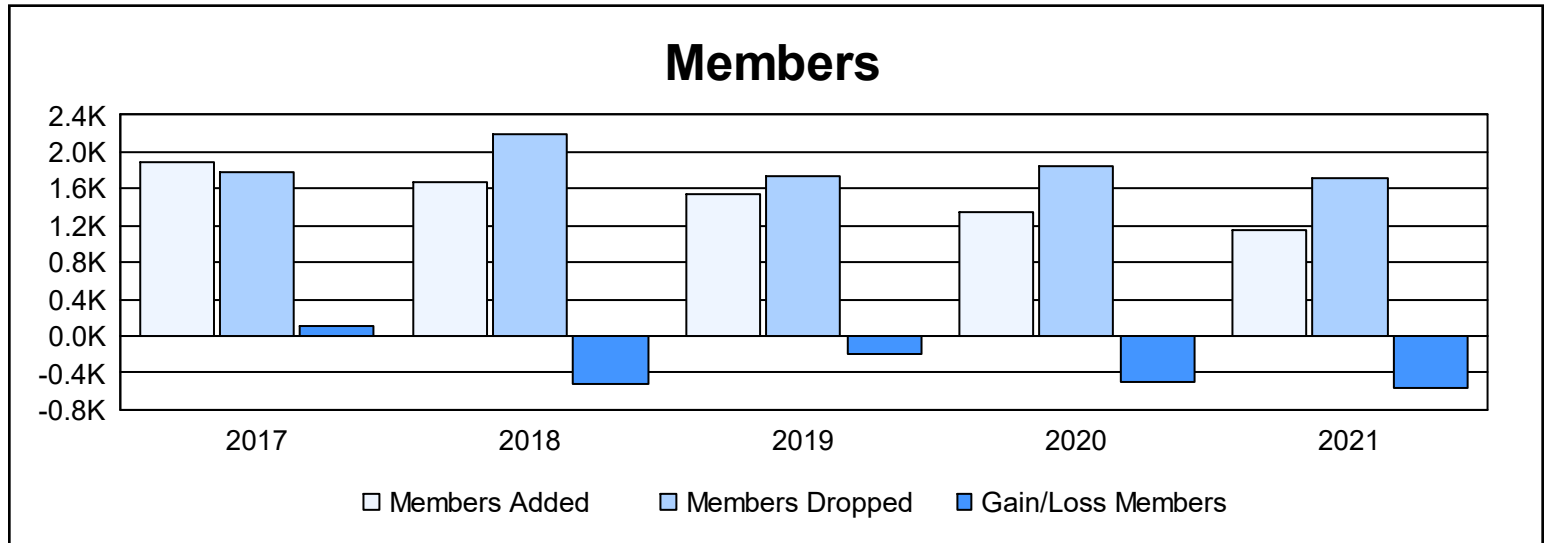

Multiple District 20

As of June 2021 Cumulative

Year	New Clubs	Dropped Clubs	Gain/ Loss Clubs	New Members	Charter Members	Reinstate Members	Transfer Members	Total Member Added	Total Members Dropped	Gain/ Loss Members
2016-2017	11	6	5	1,393	360	81	54	1,888	1,789	99
2017-2018	8	13	-5	1,321	223	72	55	1,671	2,188	-517
2018-2019	3	12	-9	1,227	138	70	106	1,541	1,736	-195
2019-2020	5	18	-13	993	173	73	99	1,338	1,839	-501
2020-2021	8	18	-10	808	216	91	36	1,151	1,717	-566
<b>Average</b>	<b>7</b>	<b>13</b>	<b>-6</b>	<b>1,148</b>	<b>222</b>	<b>77</b>	<b>70</b>	<b>1,518</b>	<b>1,854</b>	<b>-336</b>

### Membership Composition June 2021 Cumulative